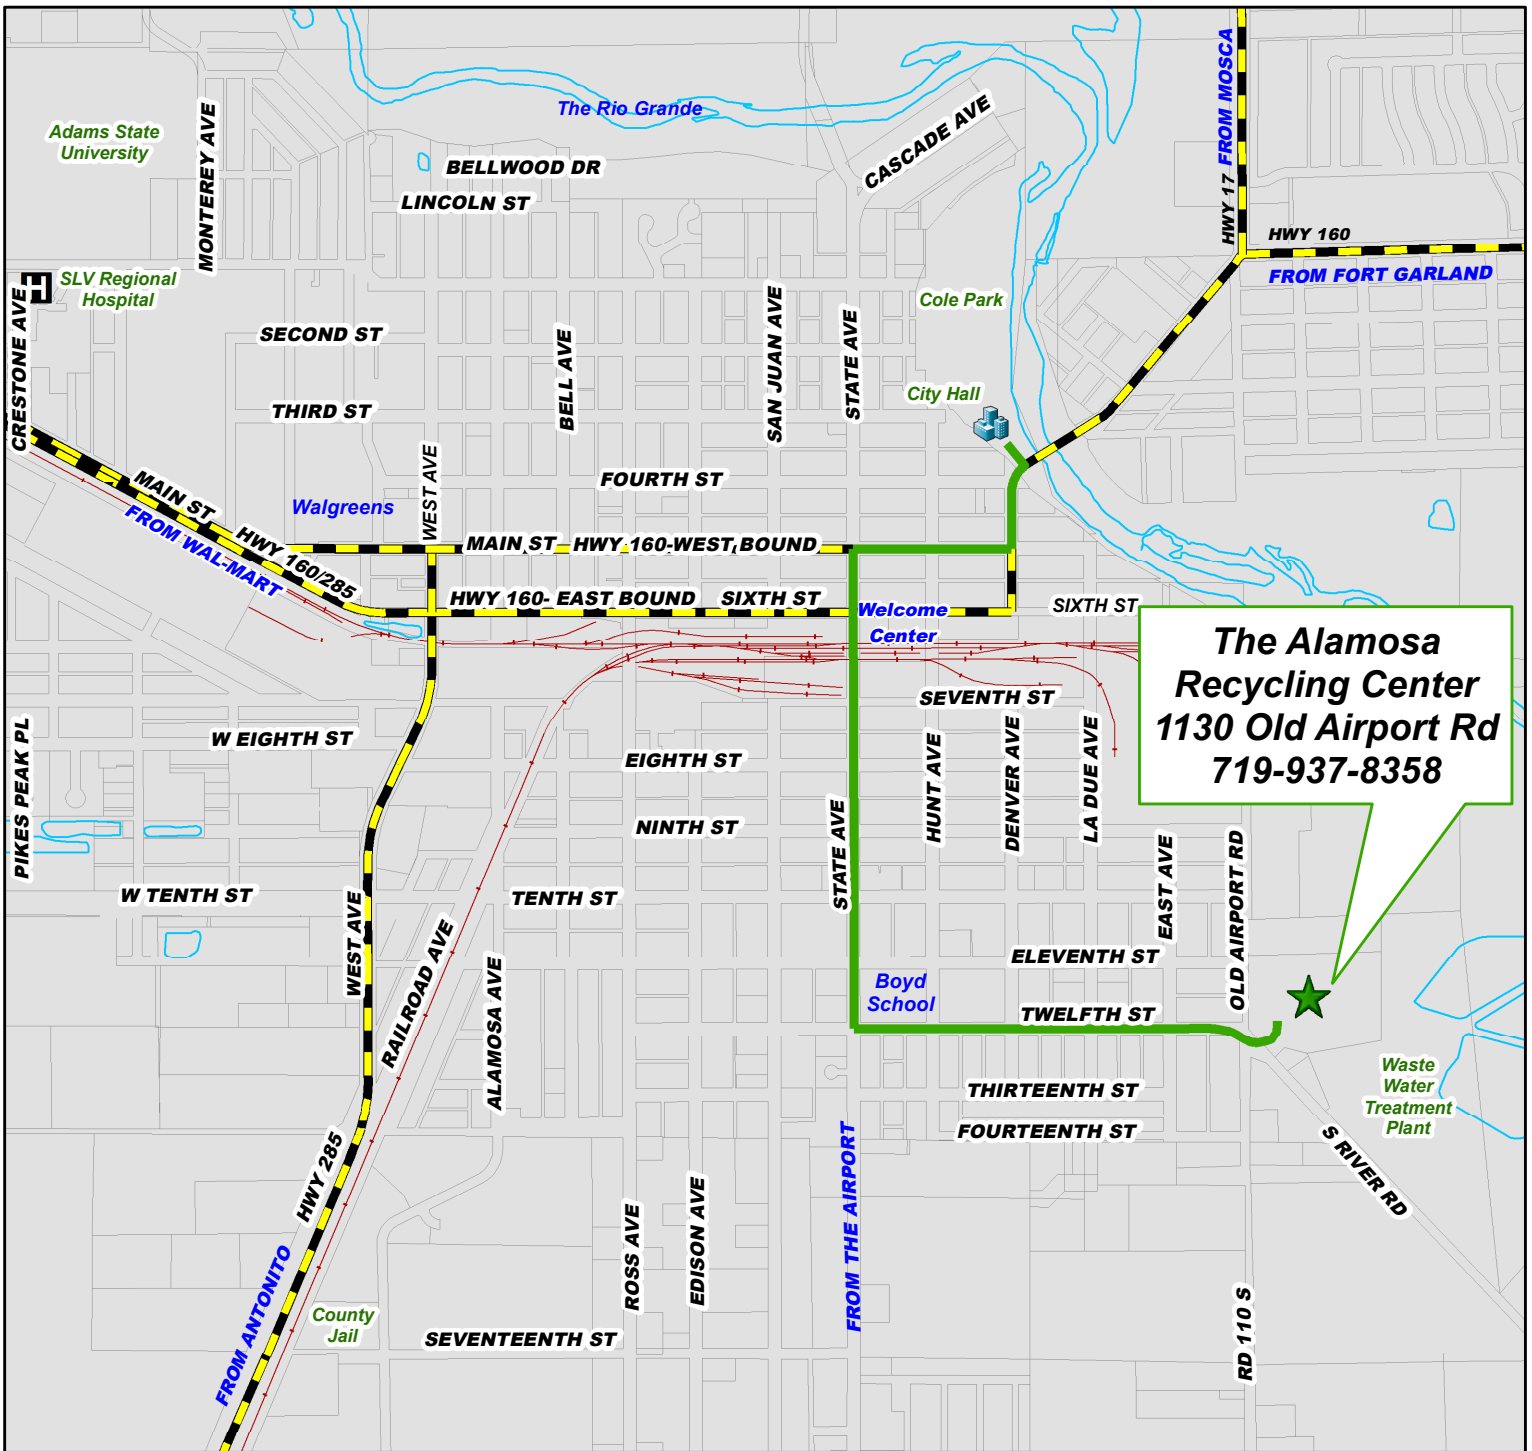

CITY OF ALAMOSA RECYCLING CENTER

Regular Hours

Monday – Friday 8:00 AM to 6:00 PM
 Saturday 9:00 AM to 6:00 PM
 Sunday - 12:00 PM to 6:00 PM

Winter Hours

Monday – Friday 8:00 AM to 5:00 PM
 Saturday 9:00 AM to 4:00 PM
 Sunday - CLOSED