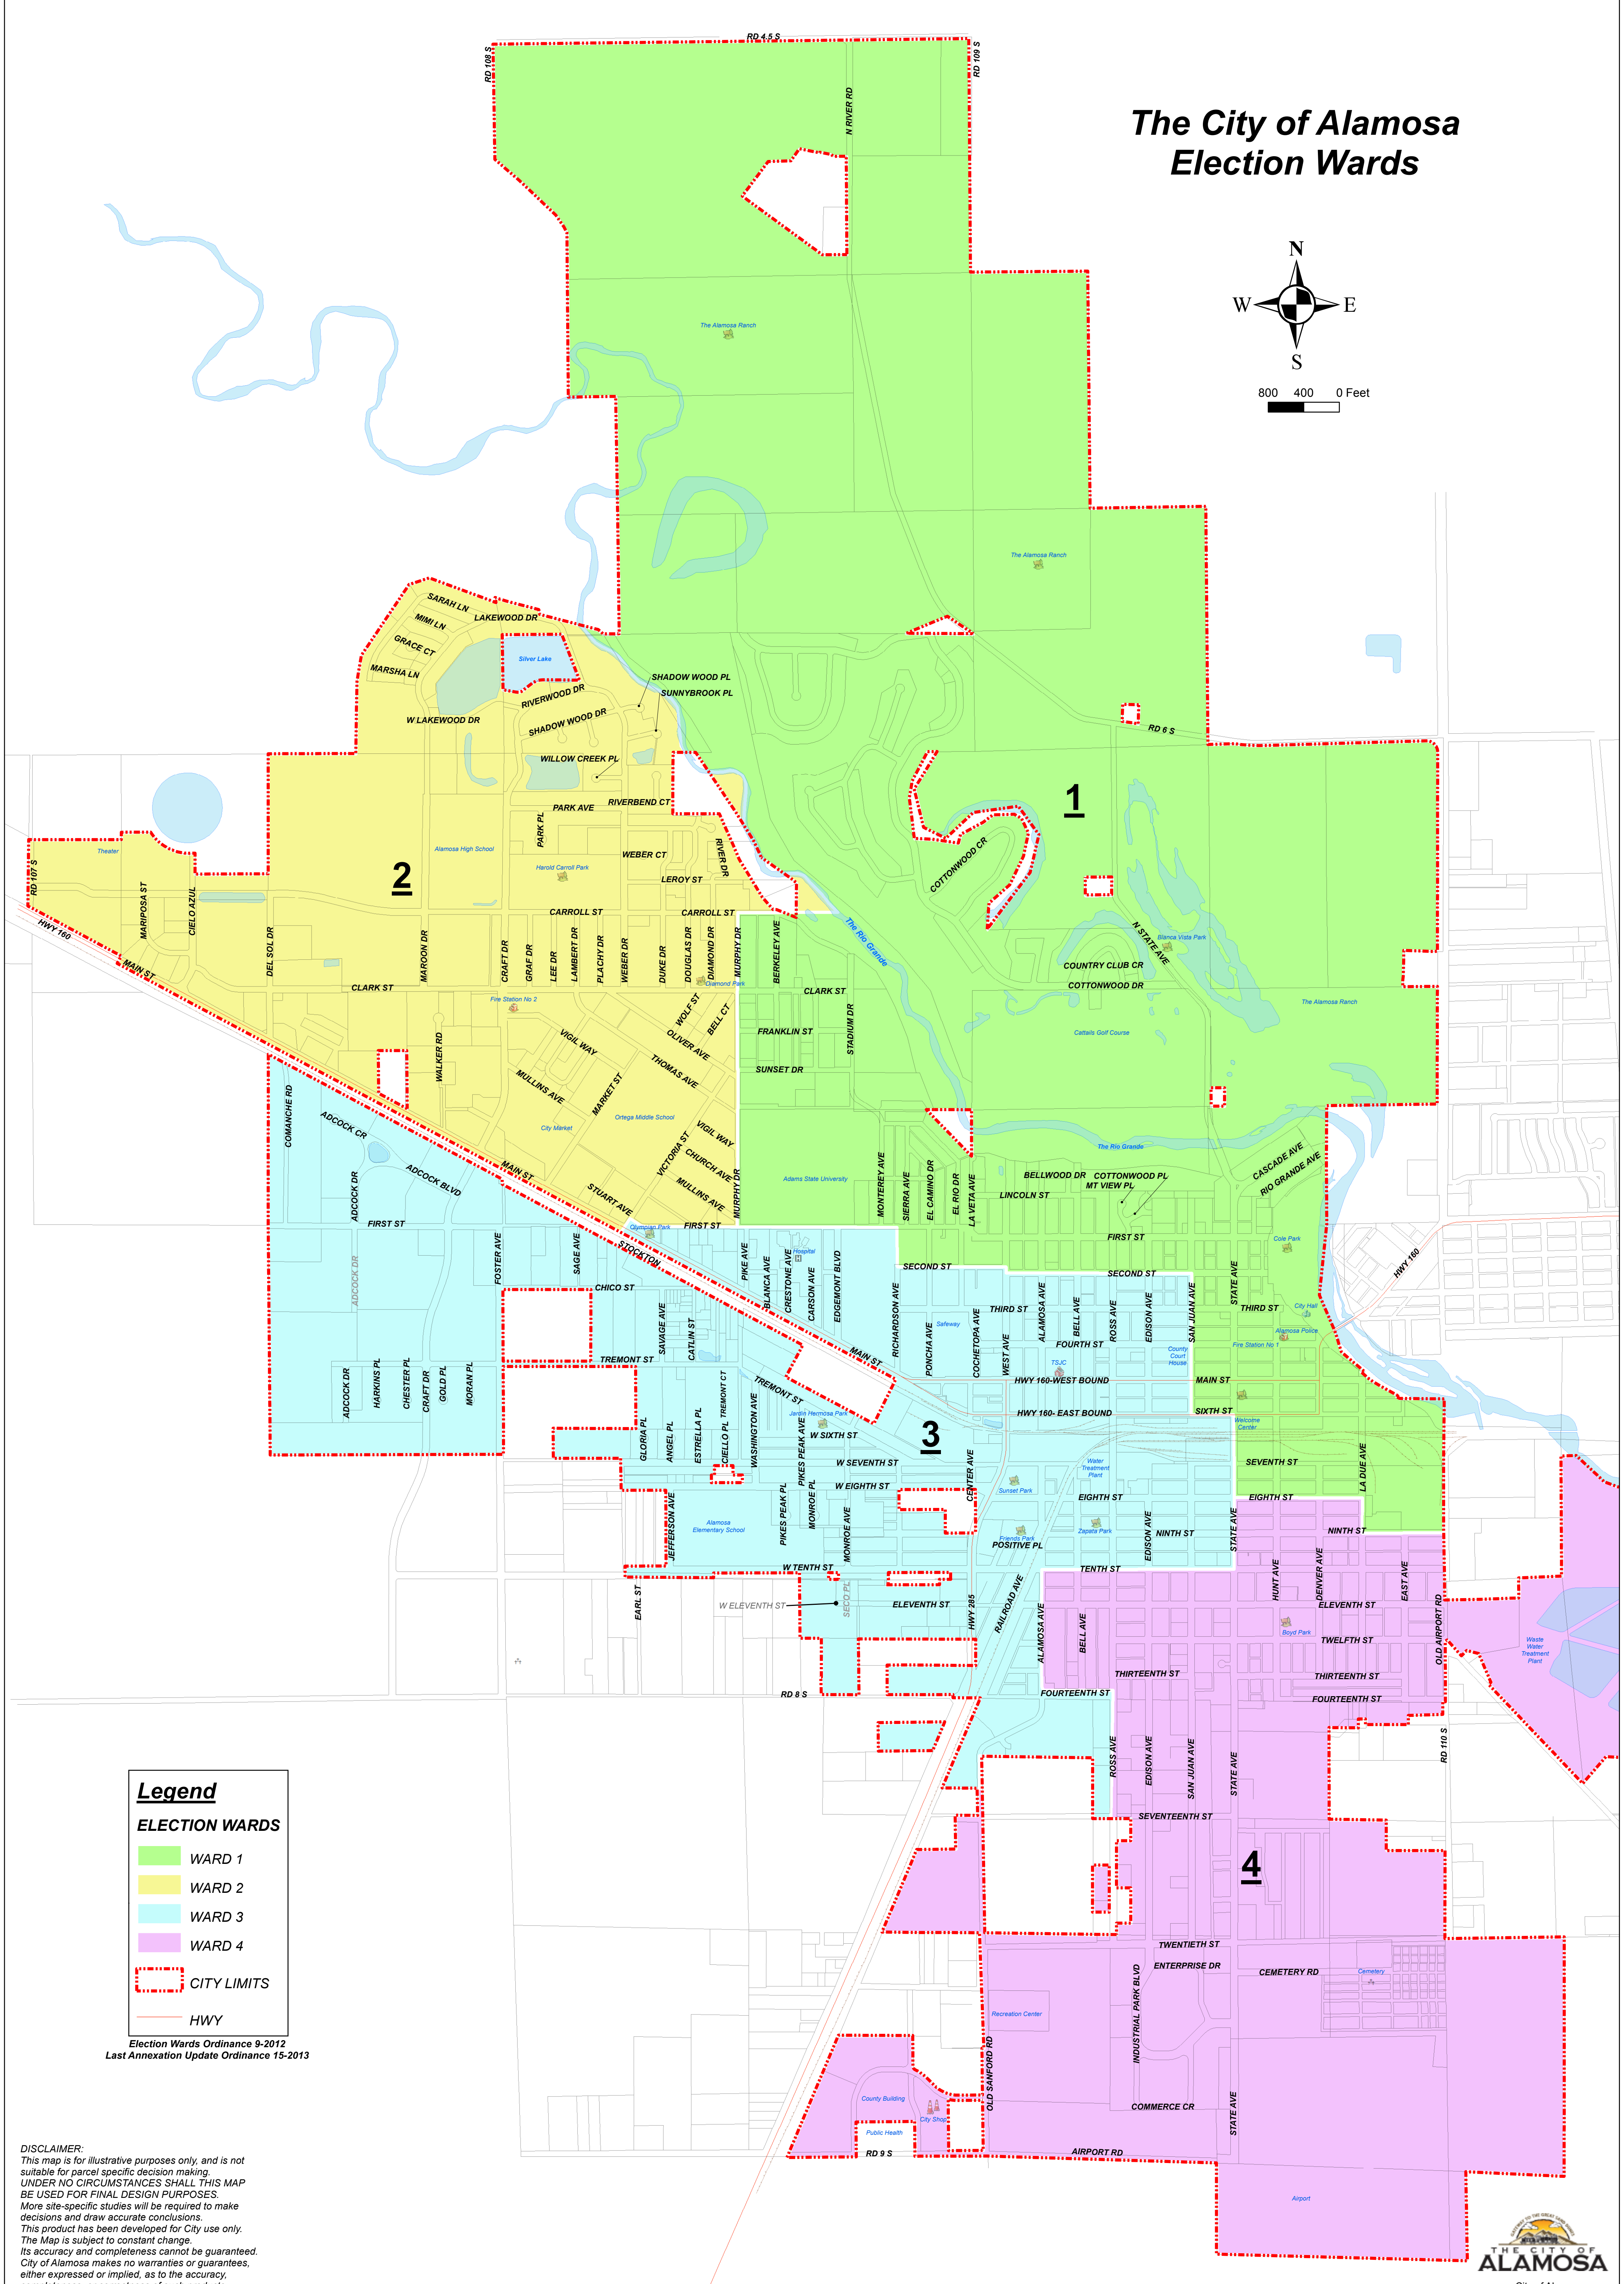

The City of Alamosa Election Wards

Legend

ELECTION WARDS

- WARD 1
- WARD 2
- WARD 3
- WARD 4
- CITY LIMITS
- HWY

Election Wards Ordinance 9-2012
Last Annexation Update Ordinance 15-2013